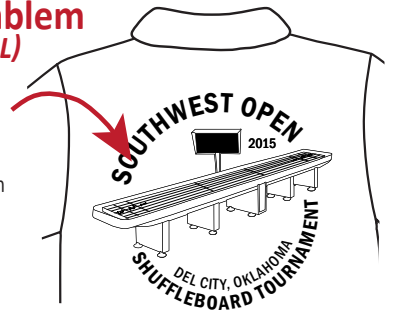

**Checks Payable to: TSA**

Additional forms available at:  
[www.TableShuffleboard.org](http://www.TableShuffleboard.org)

**Back Emblem (OPTIONAL) + \$8.00**

- Black ink on light shirts
- White ink on dark shirts